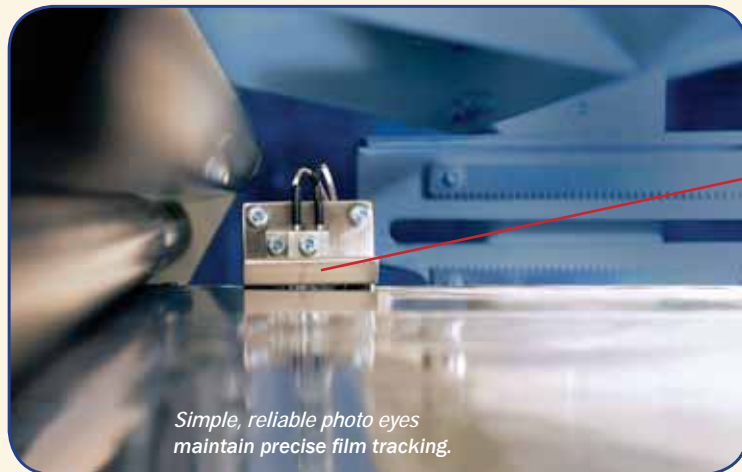

Reduce bagmaker film waste

Ishida AFT Automatic Film Tracking technology continuously maintains precise alignment of film during operation for all speeds and bag sizes.

Ishida AFT kit includes tracking photo eyes, digital readout, control software, mounting hardware, and wiring.

Simple, reliable photo eyes maintain precise film tracking.

AFT eliminates film tracking problems caused by poorly wound film rolls, intermittent operation, and even subtle changes in slip resistance around the former. Reliable photo eyes keep film on track to prevent misaligned and weak back seals, downtime, and film waste, all with no operator intervention.