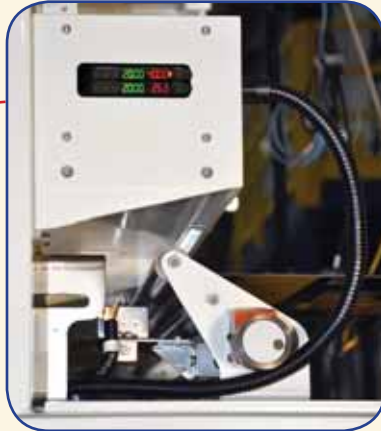

Reduce bagmaker film waste

Ishida AFT Automatic Film Tracking technology continuously maintains precise alignment of film during operation for all speeds and bag sizes.

Ishida AFT kit includes tracking photo eyes, digital readout, control software, mounting hardware, and wiring.

Simple, reliable photo eyes maintain precise film tracking.

AFT eliminates film tracking problems caused by poorly wound film rolls, intermittent operation, and even subtle changes in slip resistance around the former. Reliable photo eyes keep film on track to prevent misaligned and weak back seals, downtime, and film waste, all with no operator intervention.