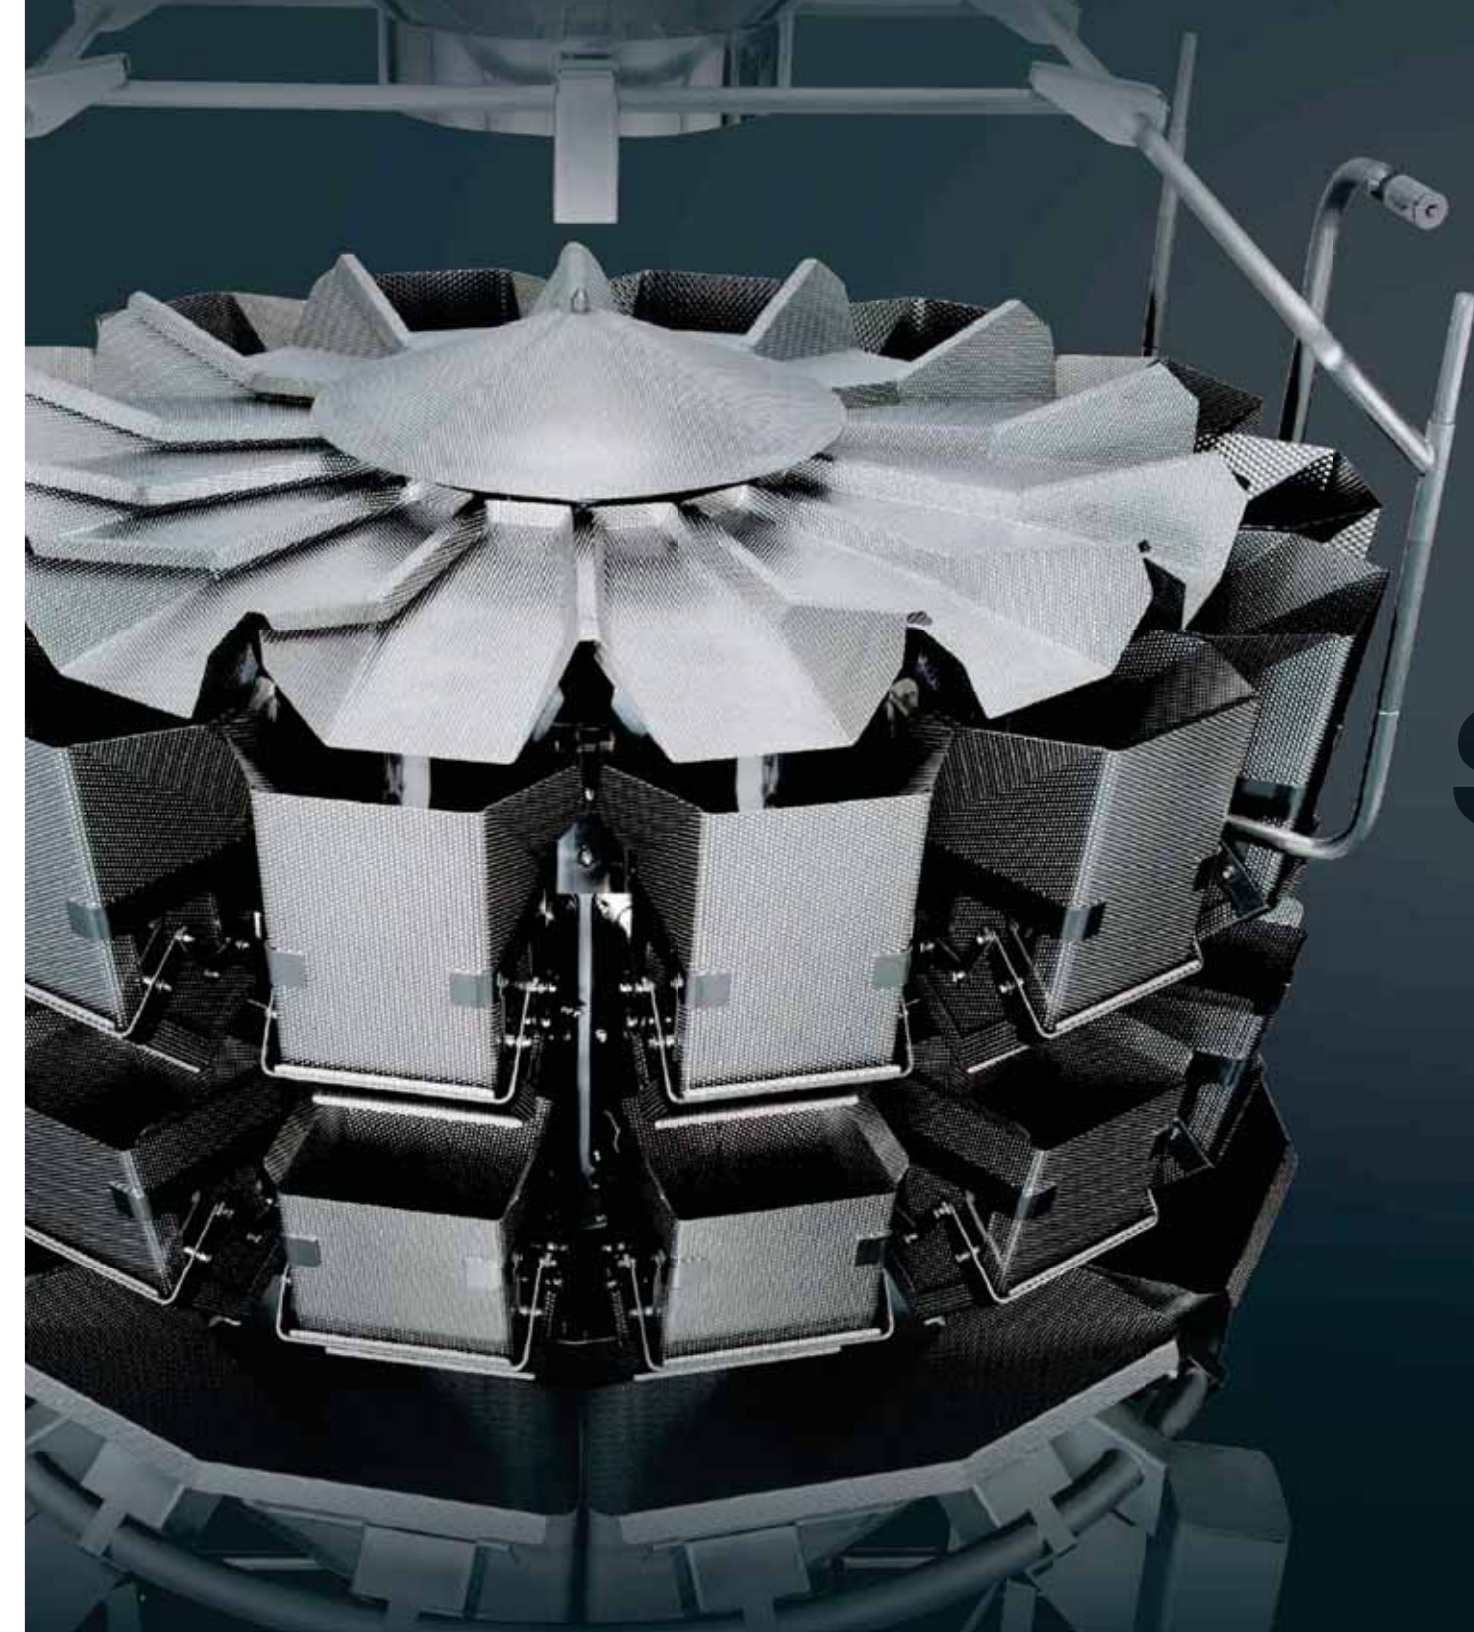

Ishida introduces the very first high-performance weigher that makes sanitation a non-issue.

All new design with full accessibility

The highest sanitary construction

Robust construction with complete access to all components

## CCW-RV Series

Open Frame multihead weigher

IP67

IP66+

IP69K

Radical design, yet completely logical  
for your sanitation requirements

Sloped electrical cabinet with  
water drain ledge

Support pipe frames with round and  
smooth design

Sloped main body support legs

Neat and open design infeed ring  
with rounded pipe frame

Quick release lever locks  
for infeed ring

Adjustable infeed camera pole

**Sol**

**Sustain**

**Sar**

**ition**