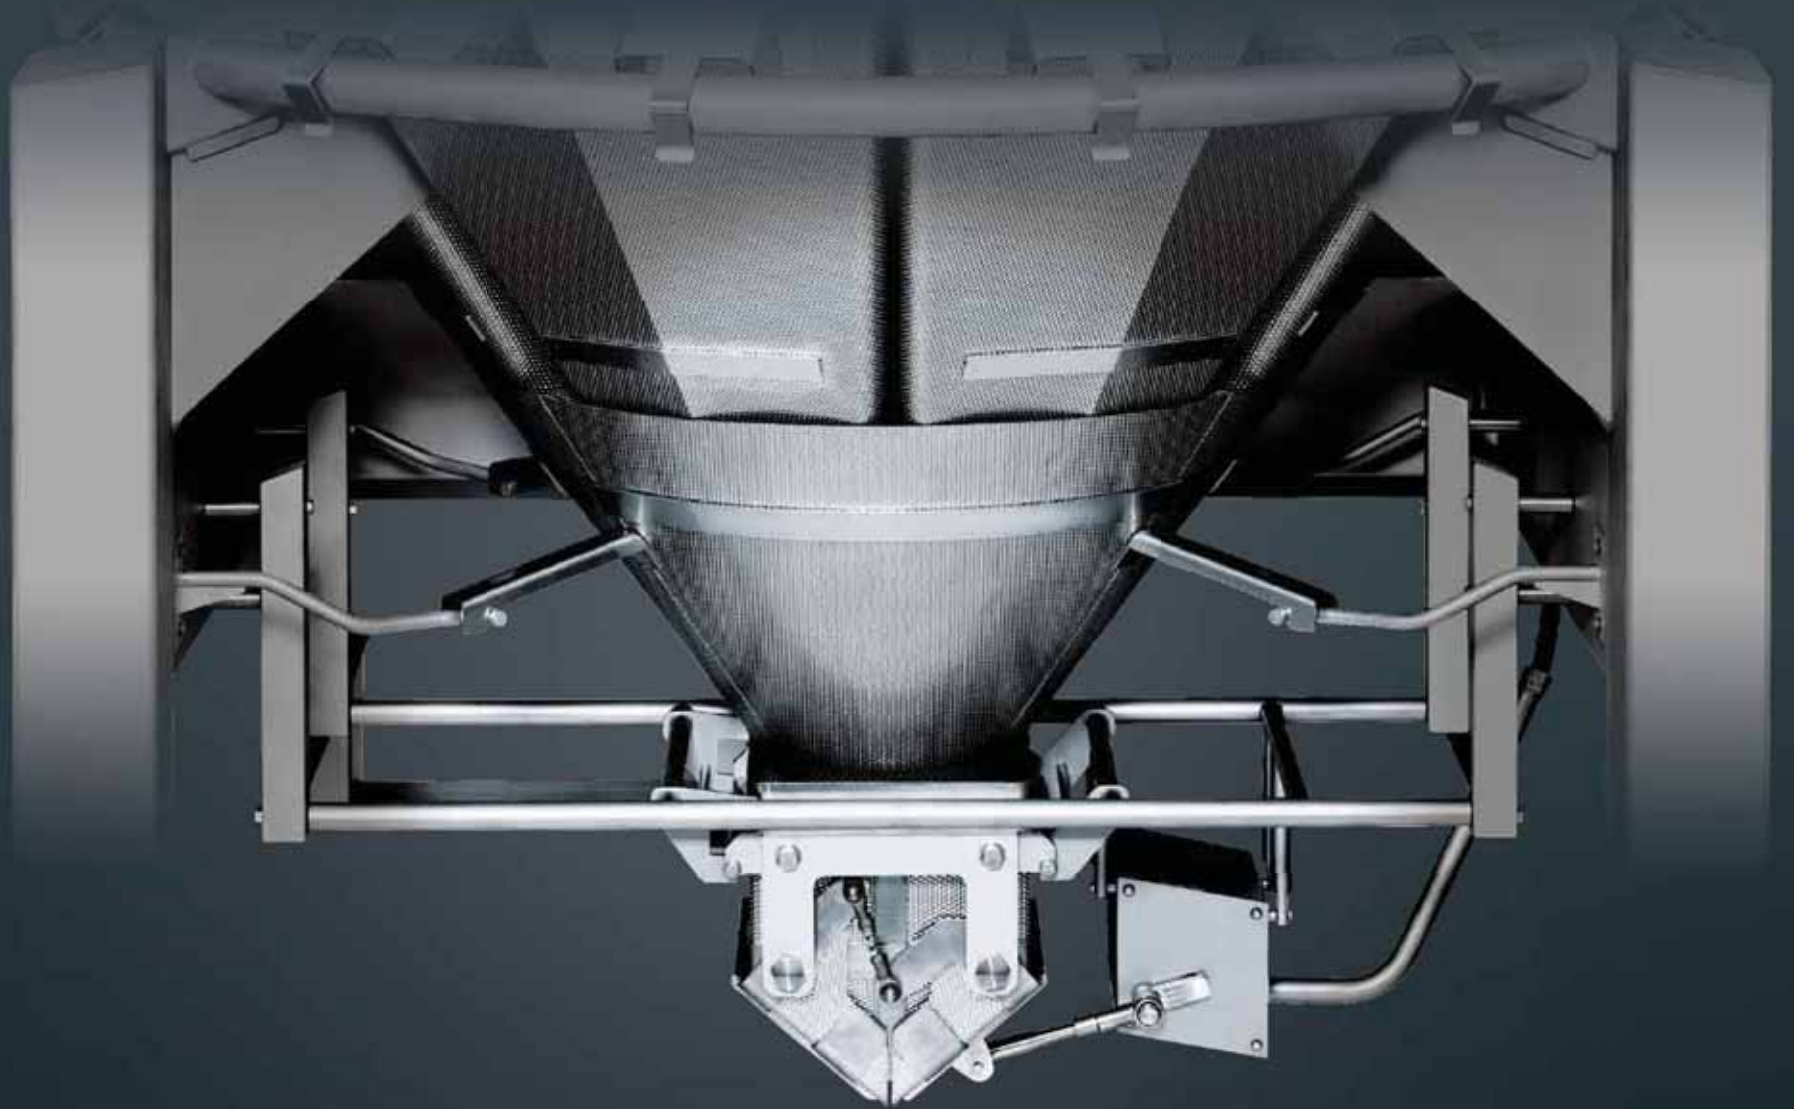

# CCW-RV-OF

The ultimate weigher is now open for cleaning

Have you ever thought about how machine design can simplify the sanitation process?

What if we make the weigher with all the performance you want, but with sanitary design on an epic scale?

Ishida introduces the very first high-performance weigher that makes sanitation a non-issue.

All new design with full accessibility

The highest sanitary construction

Robust construction with complete access to all components

## CCW-RV Series

Open Frame multihead weigher

IP67

IP66+

IP69K

Radical design, yet completely logical  
for your sanitation requirements

Sloped electrical cabinet with  
water drain ledge

Support pipe frames with round and  
smooth design

Sloped main body support legs

Neat and open design infeed ring  
with rounded pipe frame

Quick release lever locks  
for infeed ring

Adjustable infeed camera pole

**Sol**

**Sustain**

**Sar**

**ition**