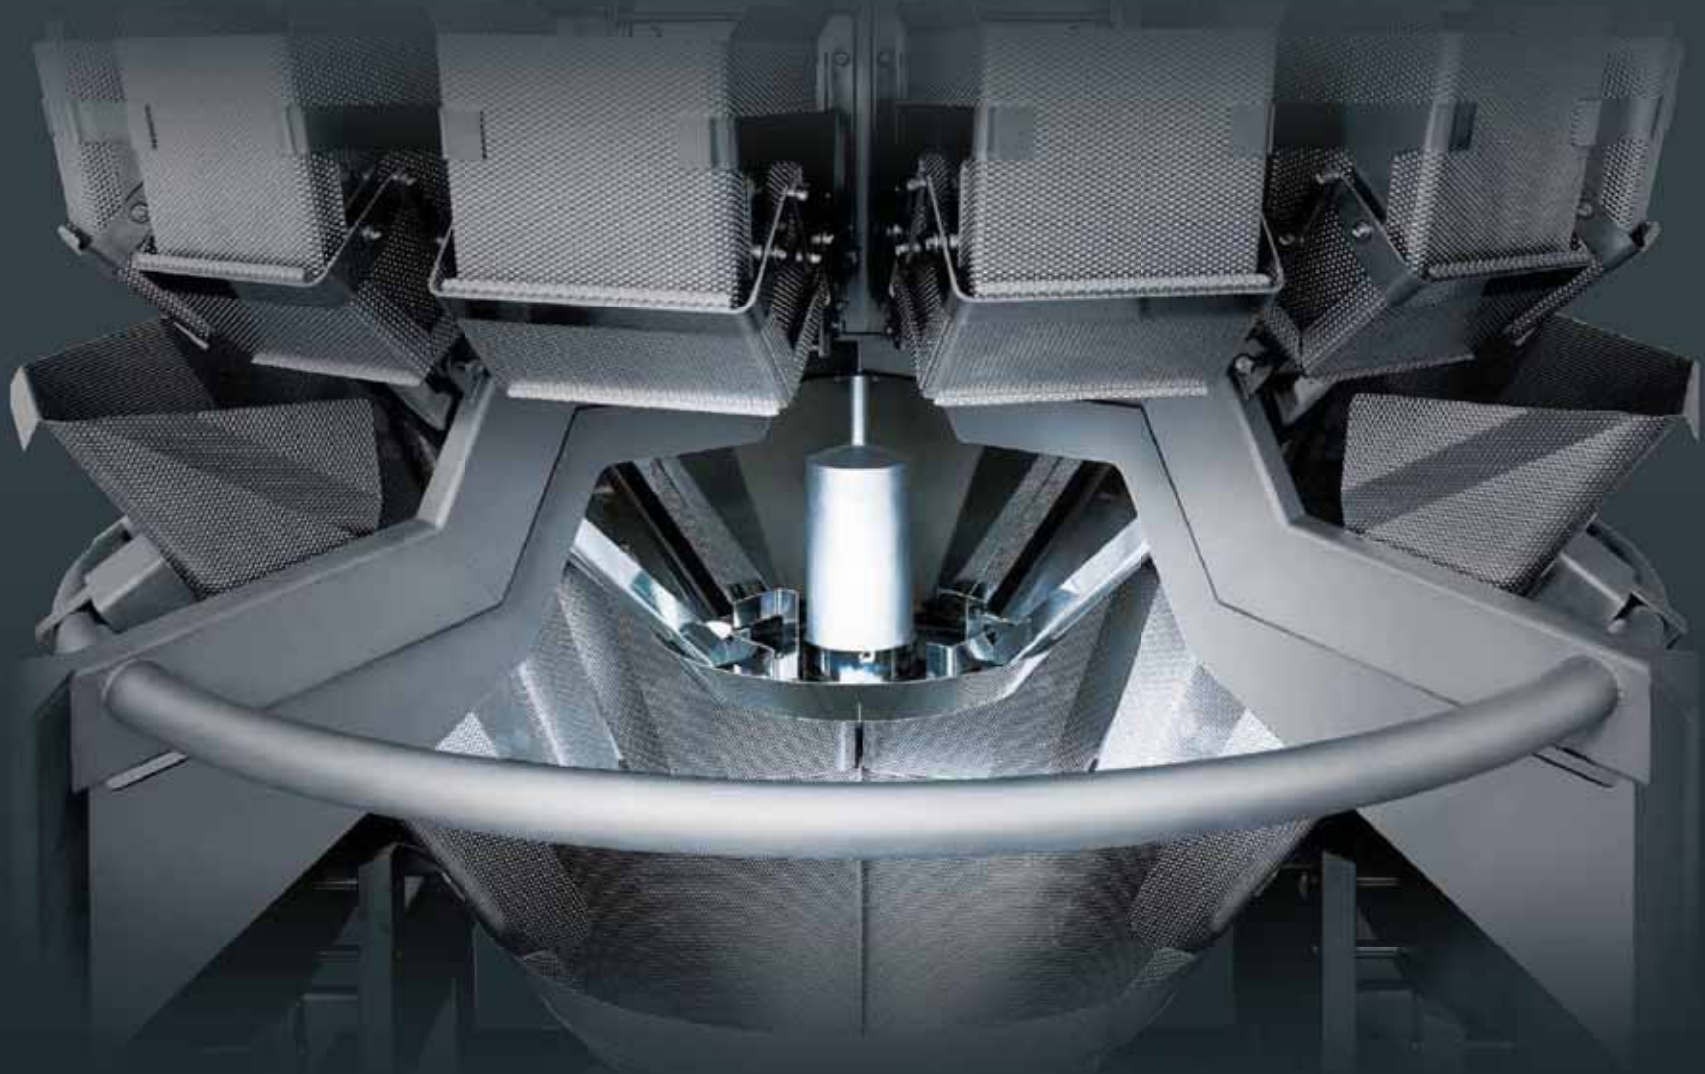

# CCW-RV-OF

The ultimate weigher is now open for cleaning

Have you ever thought about how machine design can simplify the sanitation process?

What if we make the weigher with all the performance you want, but with sanitary design on an epic scale?

Ishida introduces the very first high-performance weigher that makes sanitation a non-issue.

All new design with full accessibility

The highest sanitary construction

Robust construction with complete access to all components

## CCW-RV Series

Open Frame multihead weigher

IP67

IP66+

IP69K

Radical design, yet completely logical  
for your sanitation requirements

Sloped electrical cabinet with  
water drain ledge

Support pipe frames with round and  
smooth design

Sloped main body support legs

Neat and open design infeed ring  
with rounded pipe frame

Quick release lever locks  
for infeed ring

Adjustable infeed camera pole

**Sol**

**Sustain**

**Sar**

**ition**