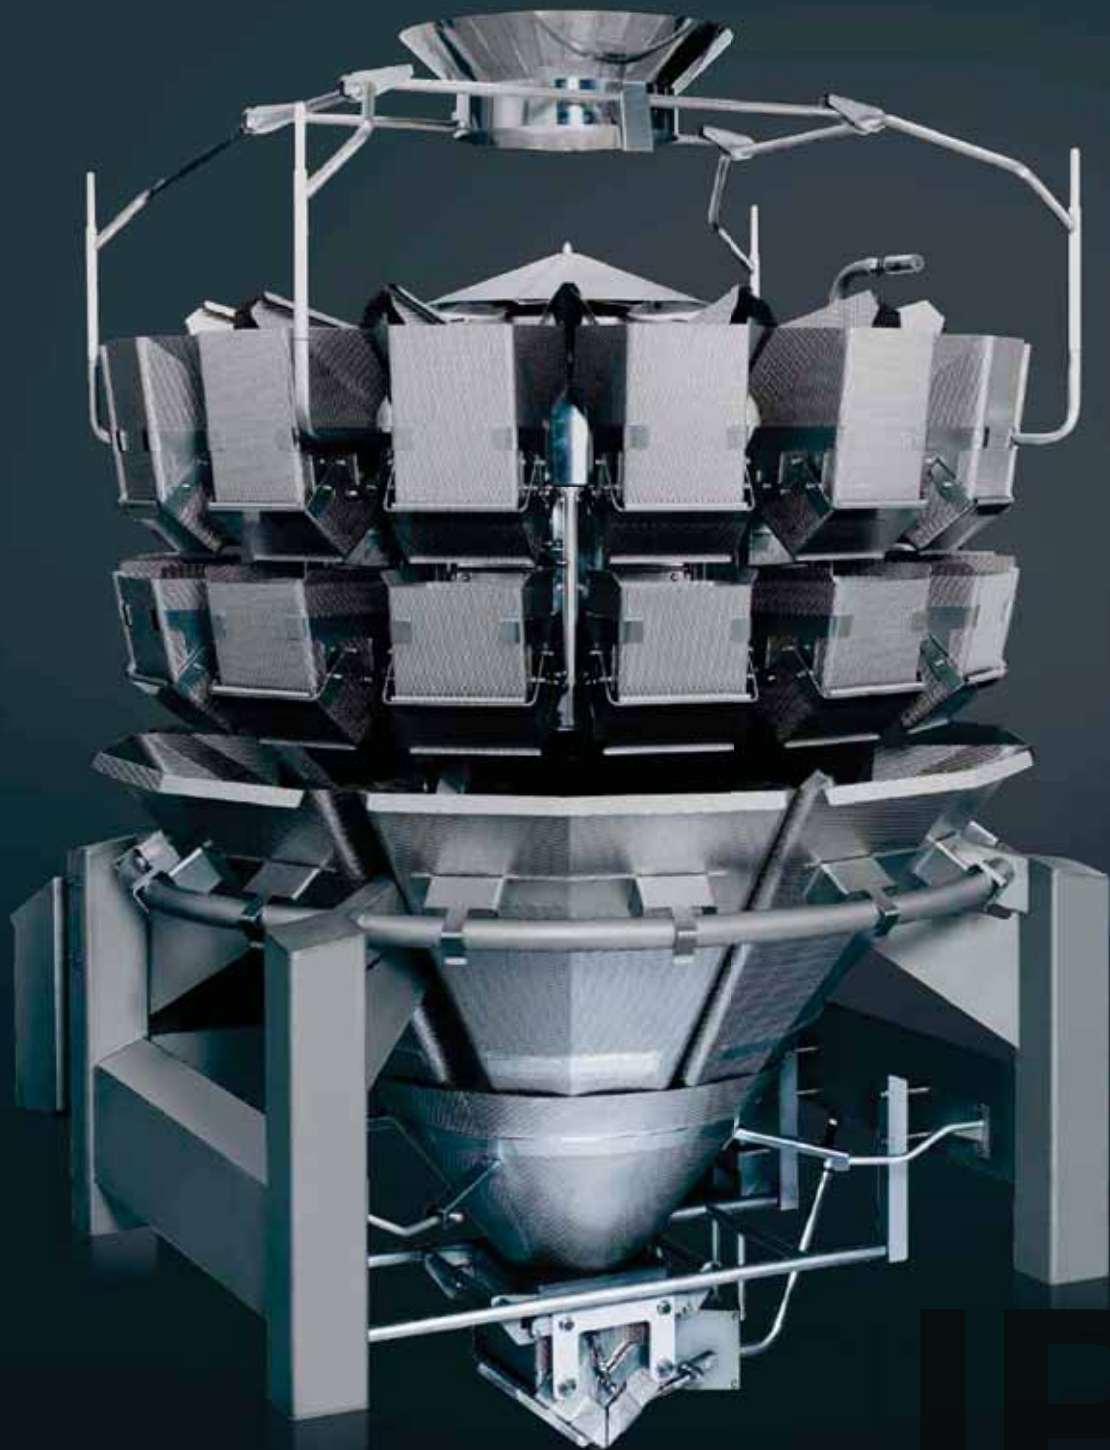

Ishida introduces the very first high-performance weigher that makes sanitation a non-issue.

All new design with full accessibility

The highest sanitary construction

Robust construction with complete access to all components

## CCW-RV Series

Open Frame multihead weigher

IP67

IP66+

IP69K

Radical design, yet completely logical  
for your sanitation requirements

Sloped electrical cabinet with  
water drain ledge

Support pipe frames with round and  
smooth design

Sloped main body support legs

Neat and open design infeed ring  
with rounded pipe frame

Quick release lever locks  
for infeed ring

Adjustable infeed camera pole

**Sol**

**Sustain**

**Sar**

**ition**